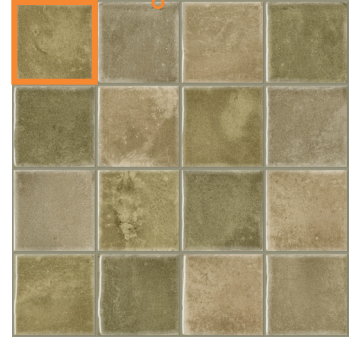

EARTH-FORGE

Rustic / Scored Tiles

Southern Cross
C E R A M I C S

Bejmat Ancient Clay (Satin Matt)

For more information and to view the full range, scan or go to:
www.southerncrossceramics.com

Squares Deep Olive (Gloss)

Colours

Igloo

Rain Cloud

Ancient Clay

Greythorn

Terra Fade

Cola Nut

Formats

Deep Olive
Bejmat (150 x 50 mm)

Deep Olive
Squares (75 x 75 mm)

Information

- **300 x 300 mm porcelain tile** (rectified)
- Two formats - **Bejmat & Squares**
- **Seven colours** in **gloss & satin matt finish**
- Suitable for **floor, wall and pool**
- Satin Matt finish - P3 (moderate) slip rating
- Colour variation - V3 (moderate variation)
- Product faces - 6
- 10 tiles per box / 0.90 m² per box
- Easy and economical to install
- Australian designed and made